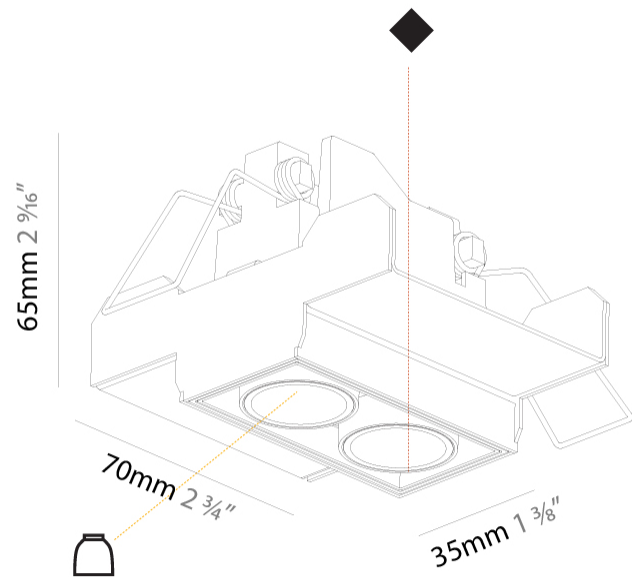

Holder Finish: WHI / BLK
Fixture Material: Aluminum Die Cast
Cut-out Measurements: 82mm / 3 1/4" x 42mm / 1 5/8"
Upon Request: Unique Ceiling Thickness

ELECTRICAL

Lamp Type: LED (Zhaga Standard)
Input Wattage (W): 7.7
Total Output Wattage (W): 6.6
Dimming: Tri-Mode (Non-Dimming and Phase Dimming (120Vac only) and 0-10V Dimming)
Driver Included: No
Driver Location: Remote
Driver Type: Constant Current - Universal
Driver Class: Class 2
Input Voltage (V): 120 - 277
Constant Current (MA): 1050

LED

Number of LEDs: 2
Color Temperature (°K): 2700 / 3000 / 3500 / 4000
Max. Delivered Lumen (lm): 319 / 348 / 356 / 363
Nominal Lumen (lm): 440 / 480 / 490 / 500
CRI: >90 CRI
Lamp Life (hrs): 50000
Upon Request: Special Color Temperature

OPTICAL

Reflector: 8 / 18 / 34
Upon Request: Special Beam Angles

RATINGS AND CERTIFICATIONS

Certified By: CSA Certified to UL and CSA Standards
Zaneen Group Inc. © 2024, 11800 388 3382, F 416-247-9319, www.zaneen.com

For additional international specifications by adding 'INT' at the end of the existing Model #. For assistance on 'custom' specifications, contact zteam@zaneen.com. In a constant effort to supply the best product, we reserve the right to change specifications or materials without notice. The most recent specification sheets are found at zaneen.com