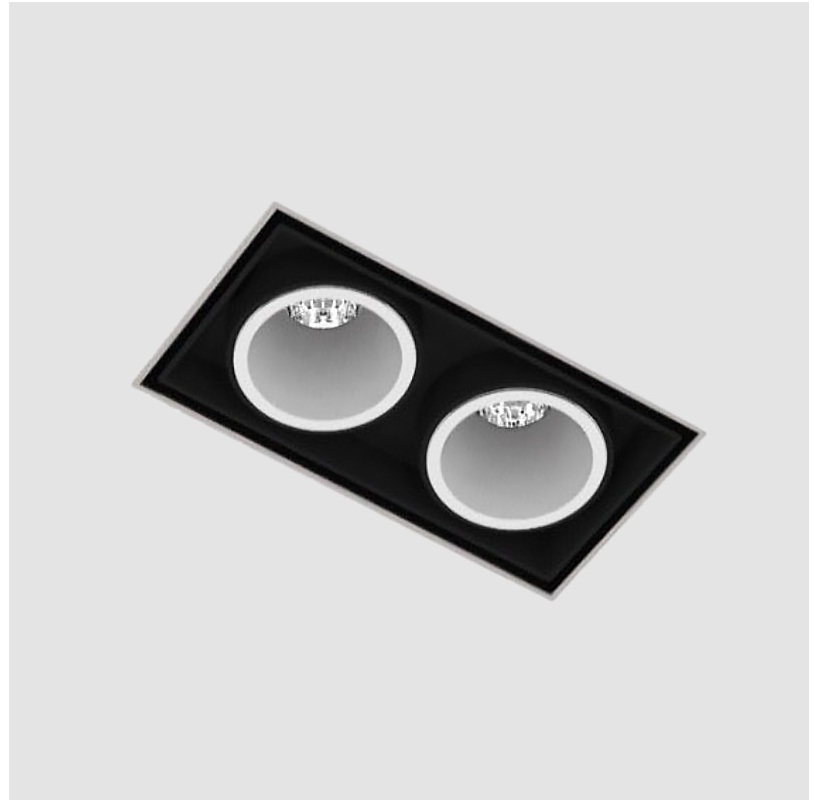

Holder Finish: WHI / BLK
Fixture Material: Aluminum Die Cast
Cut-out Measurements: 82mm / 3 1/4" x 42mm / 1 5/8"
Upon Request: Unique Ceiling Thickness

ELECTRICAL

Lamp Type: LED (Zhaga Standard)
Input Wattage (W): 7.7
Total Output Wattage (W): 6.6
Dimming: Tri-Mode (Non-Dimming and Phase Dimming (120Vac only) and 0-10V Dimming)
Driver Included: No
Driver Location: Remote
Driver Type: Constant Current - Universal
Driver Class: Class 2
Input Voltage (V): 120 - 277
Constant Current (MA): 1050

LED

Number of LEDs: 2
Color Temperature (°K): 2700 / 3000 / 3500 / 4000
Max. Delivered Lumen (lm): 319 / 348 / 356 / 363
Nominal Lumen (lm): 440 / 480 / 490 / 500
CRI: >90 CRI
Lamp Life (hrs): 50000
Upon Request: Special Color Temperature

OPTICAL

Reflector: 8 / 18 / 34
Upon Request: Special Beam Angles

RATINGS AND CERTIFICATIONS

Certified By: CSA Certified to UL and CSA Standards
Zaneen Group Inc. © 2024, 11800 388 3382, F 416-247-9319, www.zaneen.com

For additional international specifications by adding 'INT' at the end of the existing Model #. For assistance on 'custom' specifications, contact zteam@zaneen.com. In a constant effort to supply the best product, we reserve the right to change specifications or materials without notice. The most recent specification sheets are found at zaneen.com